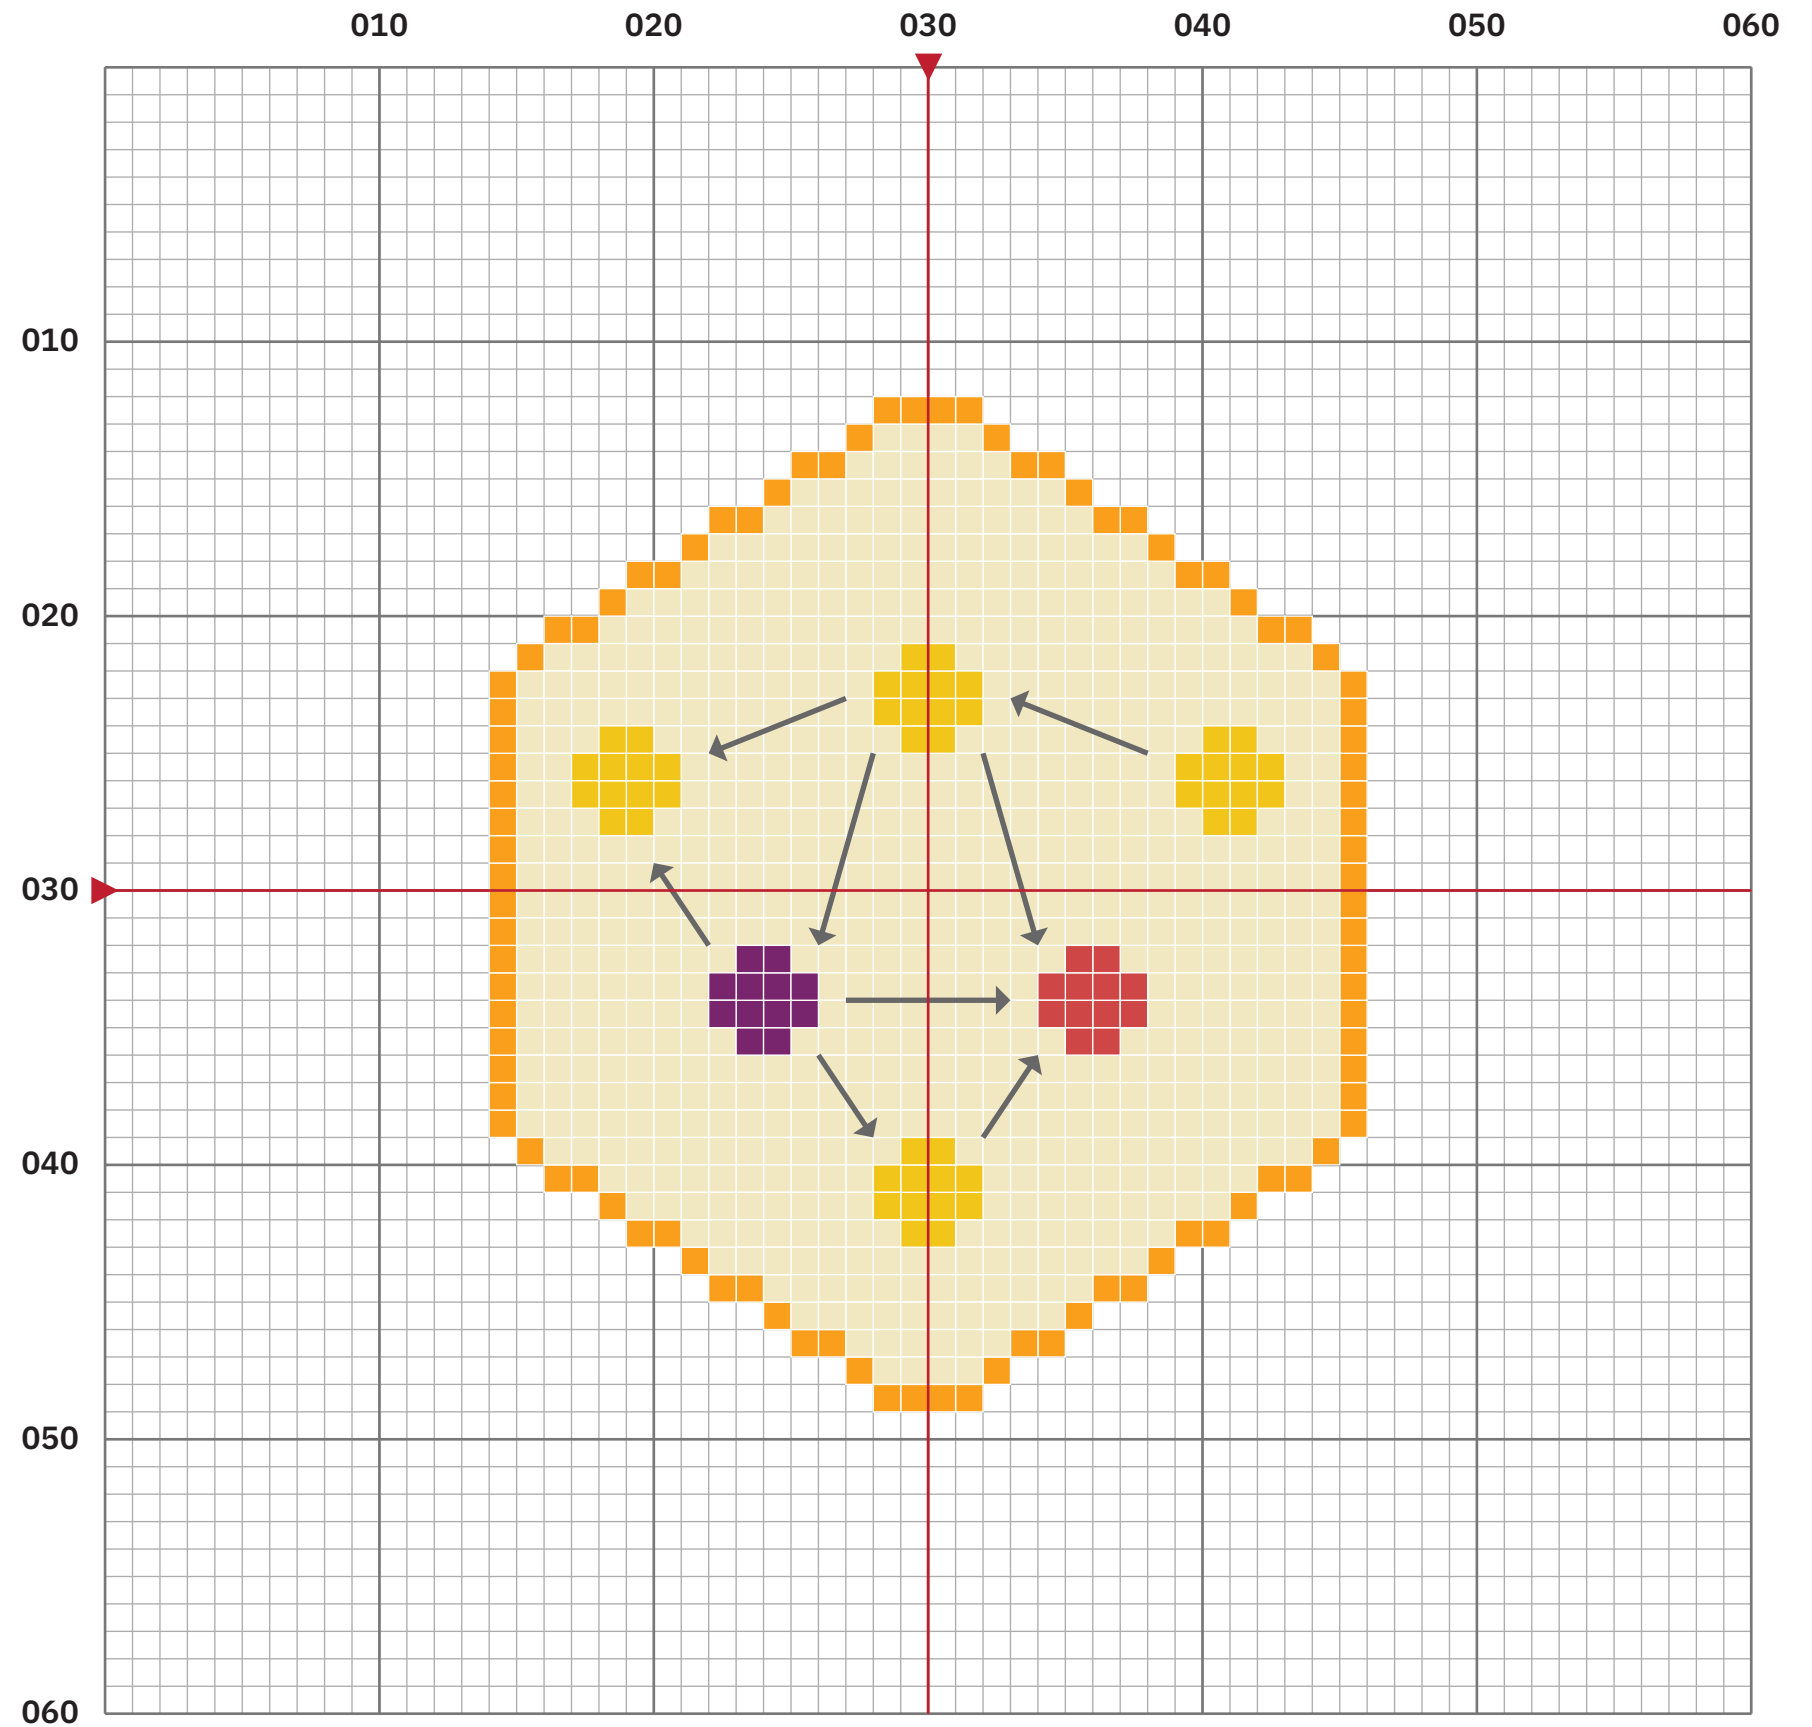

Program Evaluation

GSU PMAP 8521 • v1.0 (2021-02-15)

Andrew Heiss

<https://www.andrewheiss.com>

@andrewheiss

Colors generated from a palette of eight colors from the viridis inferno colormap in R:

```
viridisLite::viridis(8, option = "inferno",  
begin = 0.1, end = 0.9)
```

Stitched area

32 × 37 stitches

2.25" × 2.625" on 14-count cloth

Fits in a 4" hoop

	Hex	Stitches
	#F2E8C1	718
	#F99F1B	94
	#F2C51B	48
	#78256D	12
	#CF4647	12
	#676767	—

Creative Commons Attribution-Share Alike 4.0